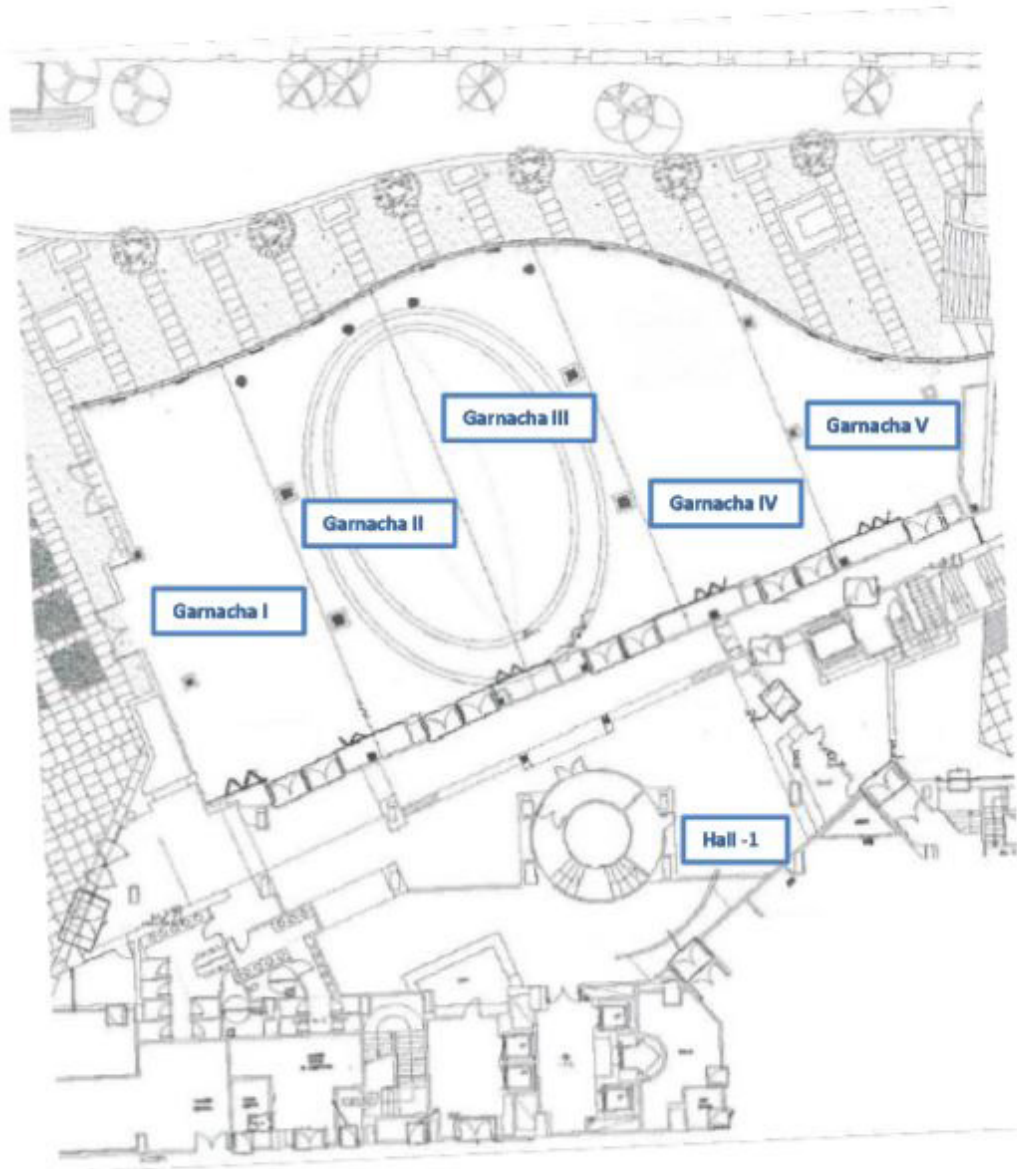

CRC SCHEDULE

09.30h - 10.30h	CRC - Caucus (Garnacha I room. Only for delegates & alternates)
10.30h - 11.00h	Coffee break (Garnacha hall)
11.00h - 14.00h	CRC - Caucus (Garnacha I room)
14.00h - 15.00h	Lunch Cocktail (Garnacha hall)
15.00h - 19.00h	CRC - DRC Welcome. Society Session. Regional Executive Planning Meeting (Garnacha I room. For all CRC participants)

SOCIAL EVENING EVENT

19.30h	Departure to Welcome Party venue
20.00h - 22.30h	Welcome Party at UVAL Restaurant

ASHRAE REGION XIV CRC 2022

CRC Schedule

Saturday, September 10. Garnacha I - IV

CRC SCHEDULE

08.00h - 10.30h	Business Meeting (Garnacha I room)
10.30h - 11.00h	Coffee Break (Garnacha I terrace)
11.00h - 13.30h	Business Meeting (Garnacha I room)
13.30h - 15.30h	President Luncheon & Awards (Garnacha IV room)
15.30h - 19.30h	Business Meeting (Garnacha I room)

SOCIAL EVENING EVENT

20.00h	Departure to Spanish Night Out Dinner venue
21:00h- 23.00h	Spanish Night Out - La Cueva de Lola

ASHRAE REGION XIV CRC 2022

CRC Schedule

Sunday, September 11

CRC SCHEDULE

08.00h - 10.30h

Eurostarts Suites Mirasierra Hotel

PLANTA -1

ASHRAE REGION XIV CRC 2022

Useful tips to consider to your trip Travel Checklist

Plan your flight in advance! You will save money and you will make sure a wide range of flights options and convenient schedules.